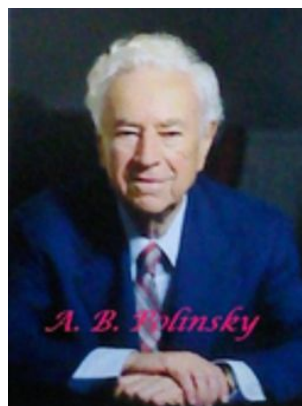

Abraham B Polinsky

BIRTH 12 Oct 1898

DEATH 29 Nov 1983 (aged 85)

La Jolla Amago, San Diego County, California, USA

BURIAL Cypress View Mausoleum and Crematory

San Diego, San Diego County, California, USA

MEMORIAL ID 189668744